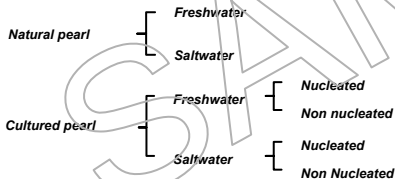

Milano, 2010-06-08

Short Report n° SAMPLE

Colour	<i>yellowish white</i>
Measurements	<i>dd 7.00-7.50 mm</i>
Shape and cut	<i>sphere; drilled</i>
Notes	//

Quality	<i>nucleated cultured pearl</i>
	NUCLEATED CULTURED PEARL
Comments	//
Growth environment	<i>Saltwater</i>
Weight	<i>2.51 ct</i>

PEARL CLASSIFICATION

*Composite cultured pearl (Mabe)
Imitation-pearl*

Controllo :